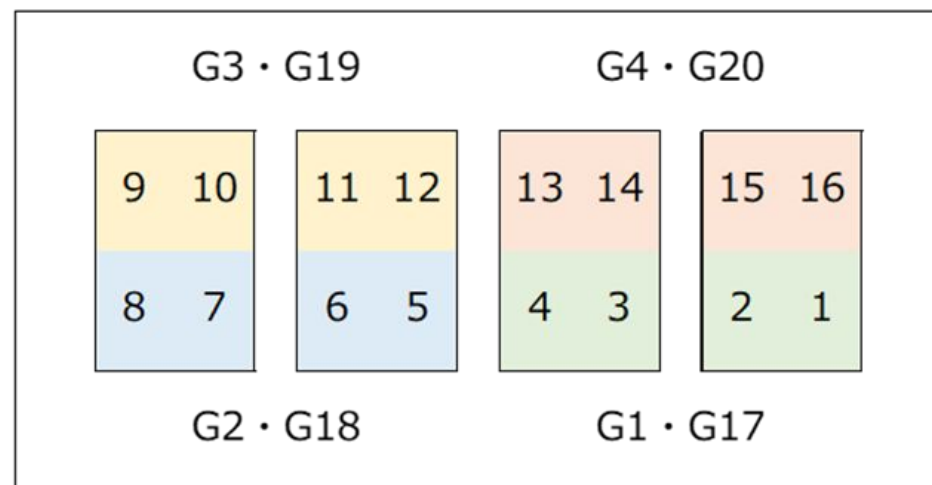

■ Venue (Imabari Sports Park Tennis court)

4 fields for each tennis court
Liable to change