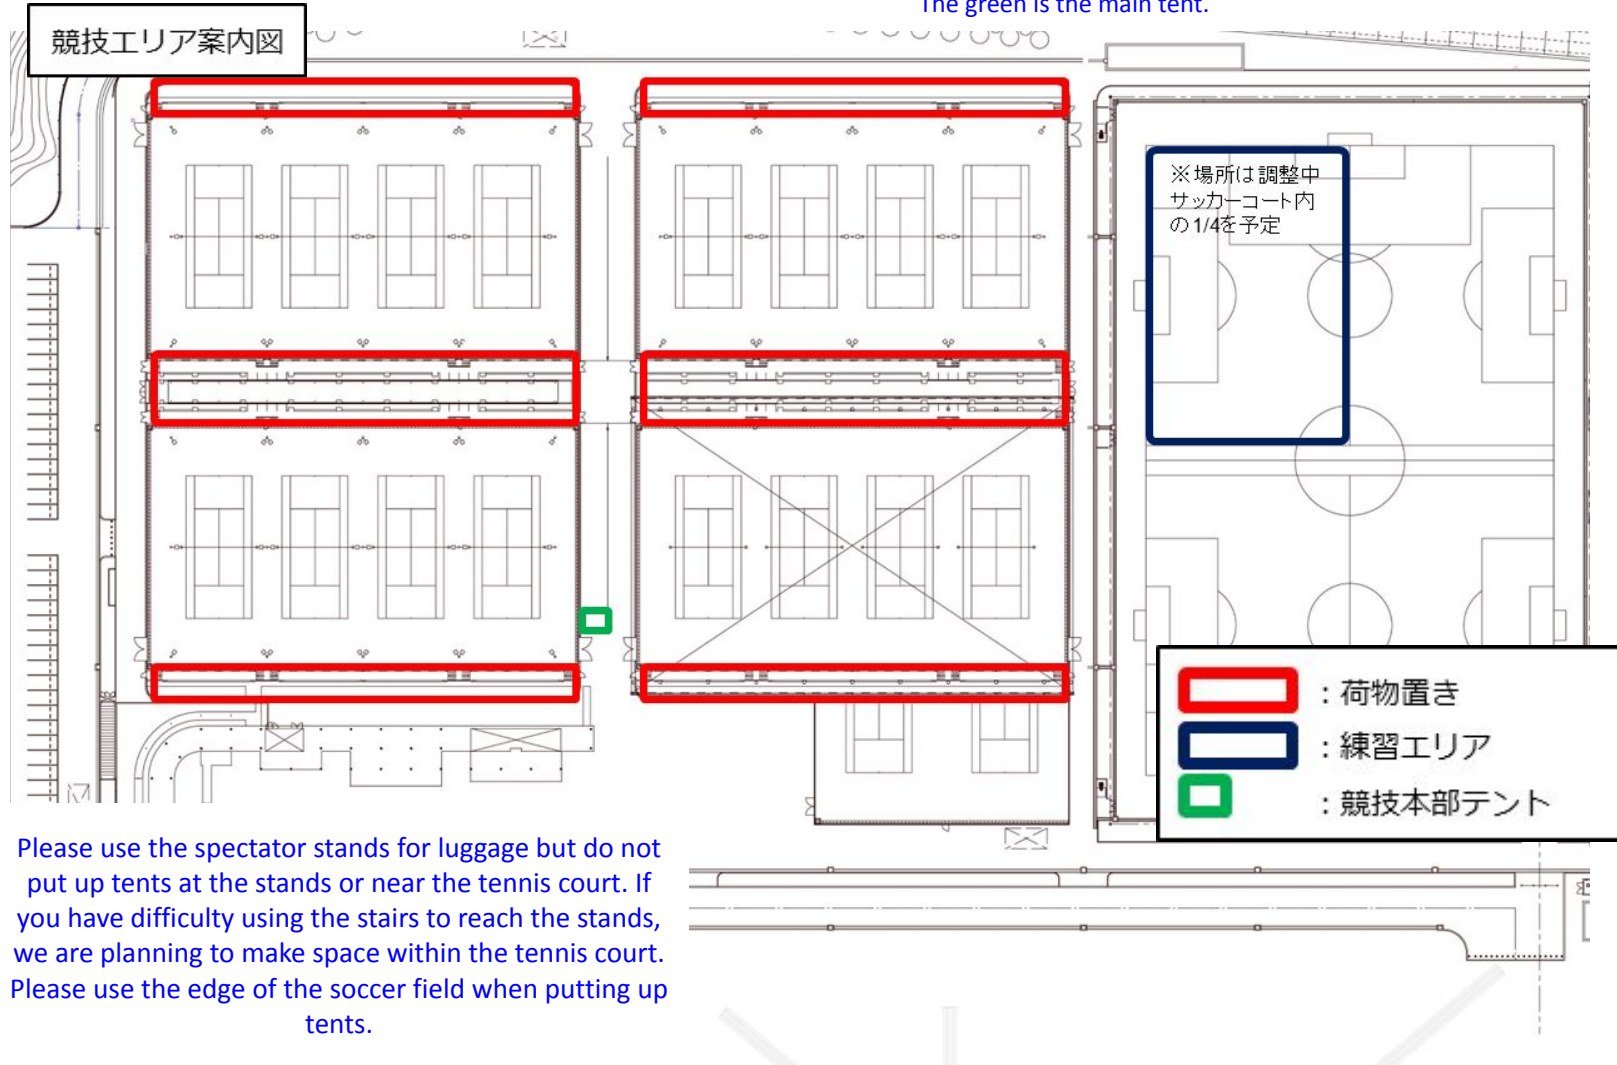

■ Venue (Imabari Sports Park Tennis court)

※Liable to change.  
※The red is the area for luggage, the blue is for practice.  
The green is the main tent.

■ Venue (Imabari Sports Park Tennis court)

4 fields for each tennis court  
Liable to change