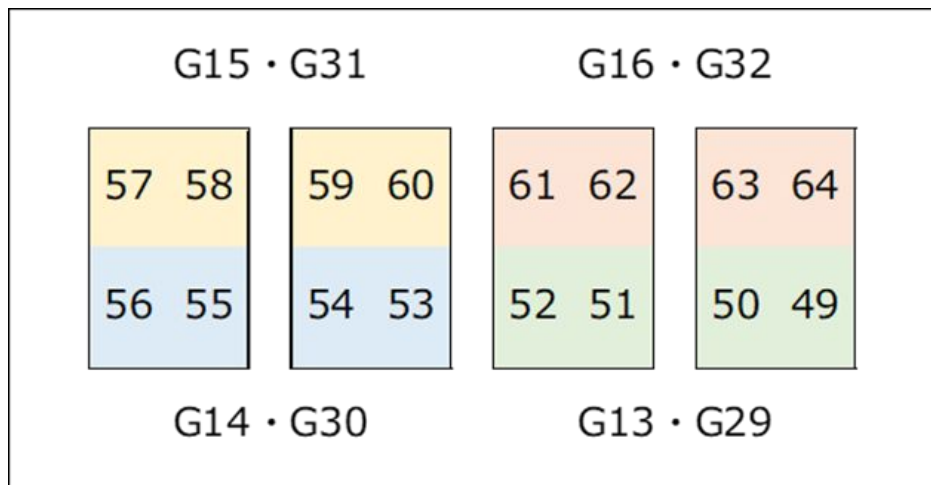

■ Venue (Imabari Sports Park Tennis court)

4 fields for each tennis court
Liable to change