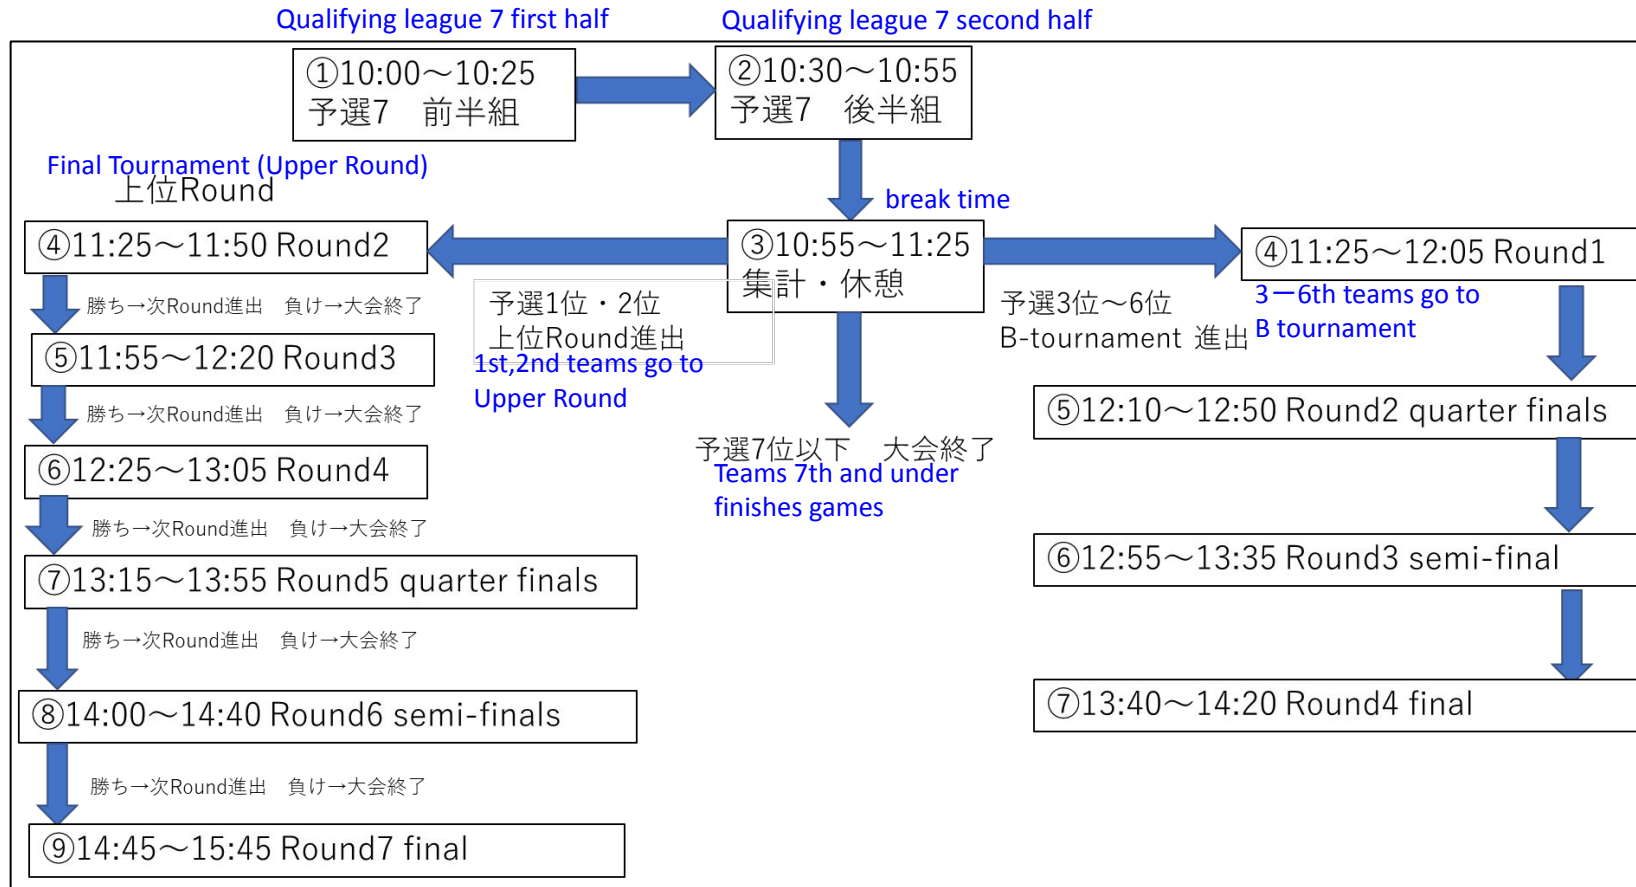

For the final tournament, if your team loses, you finish the games.