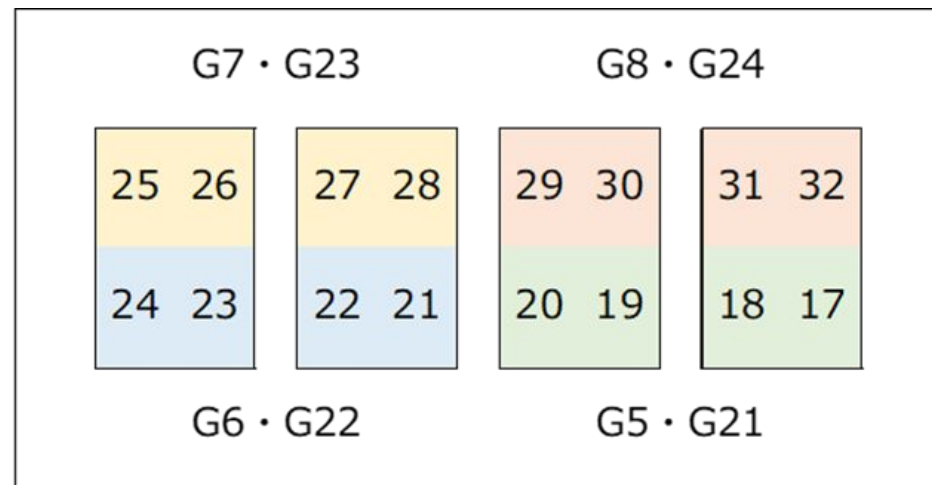

■ Venue (Imabari Sports Park Tennis court)

4 fields for each tennis court
Liable to change