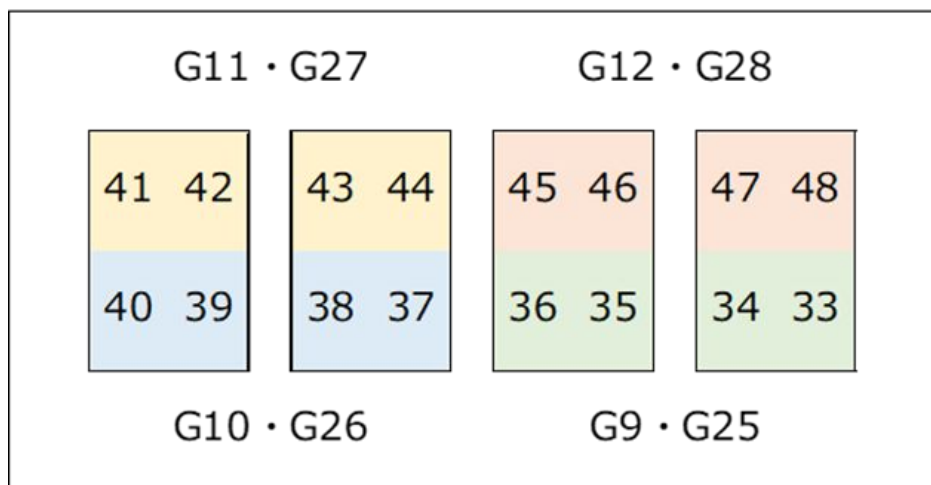

■ Venue (Imabari Sports Park Tennis court)

4 fields for each tennis court
Liable to change