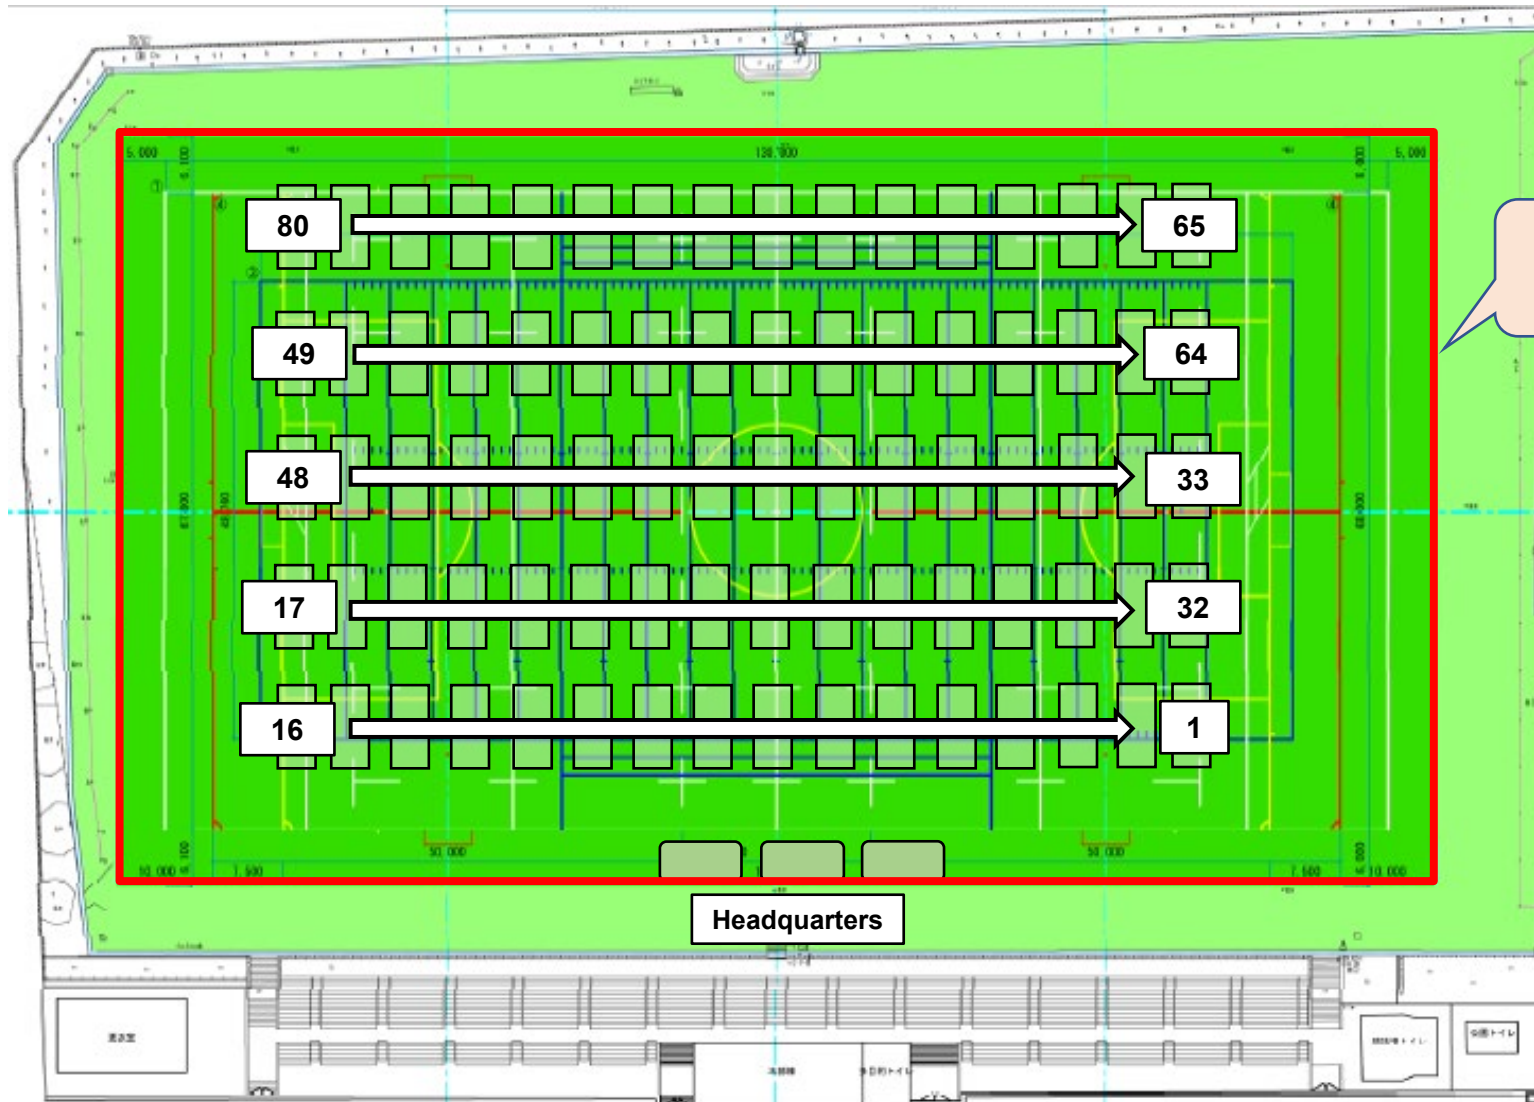

■Field (Kanazawa Ball Park)

The game area is the deep green artificial grass area.

Field number may change due to field condition.