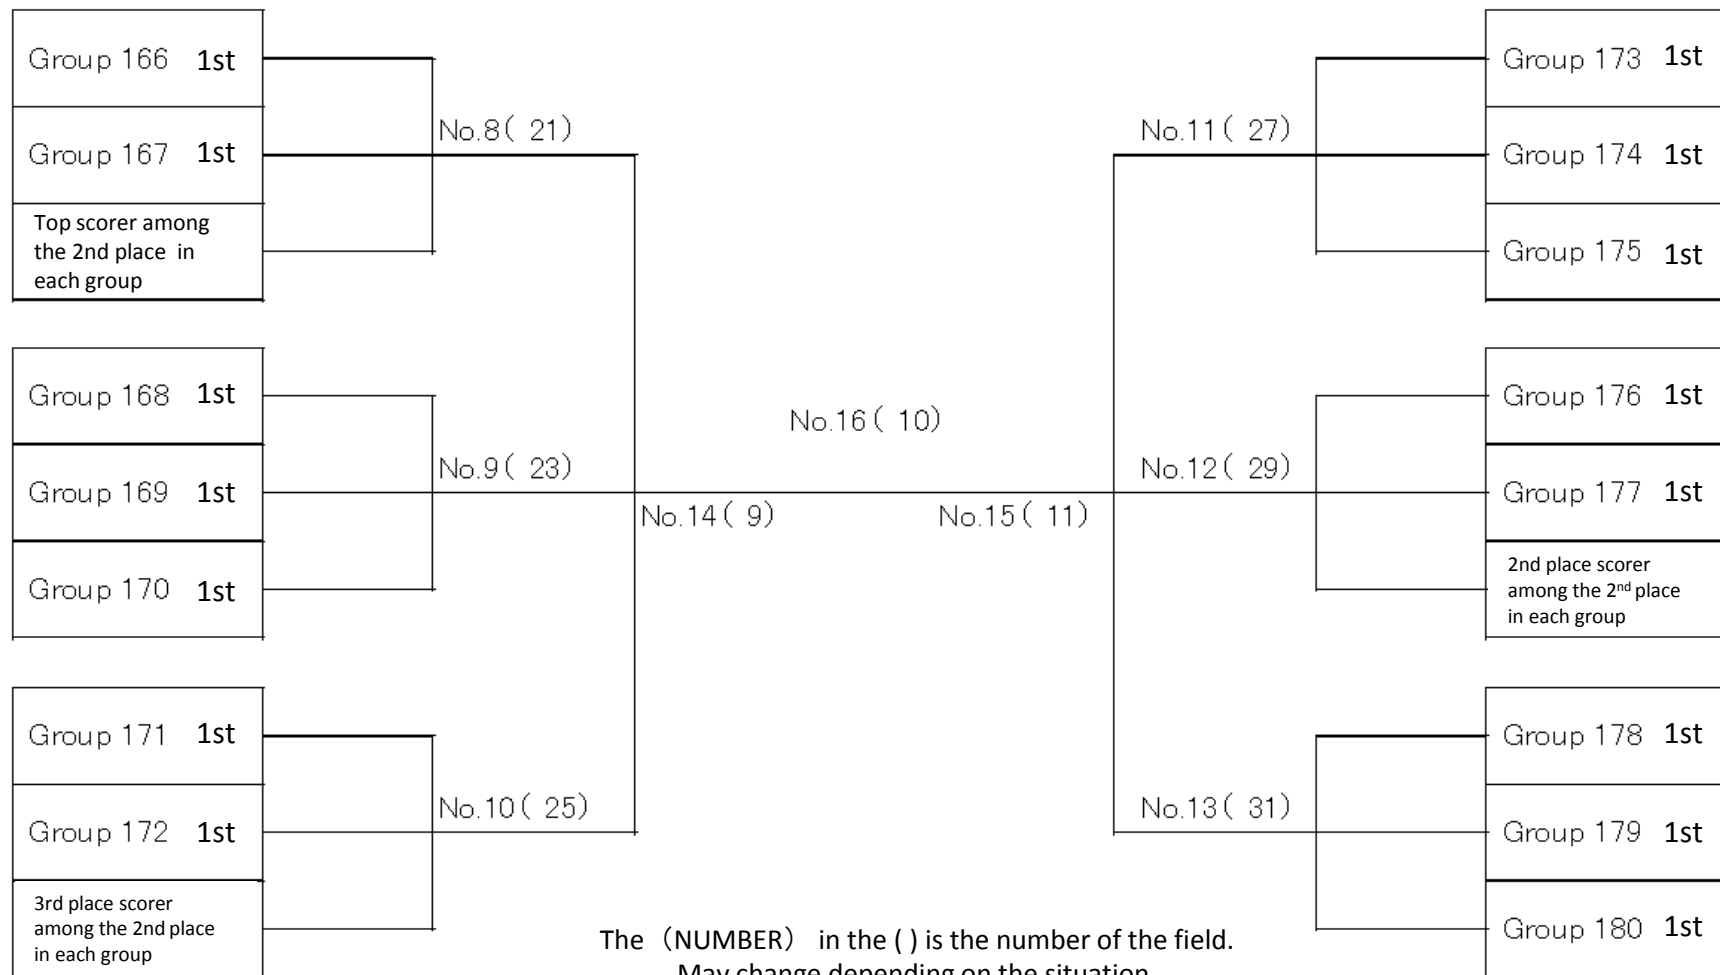

V. Tournament table : Lower league best 18 to finals

Lower Tournament best 18 to finals